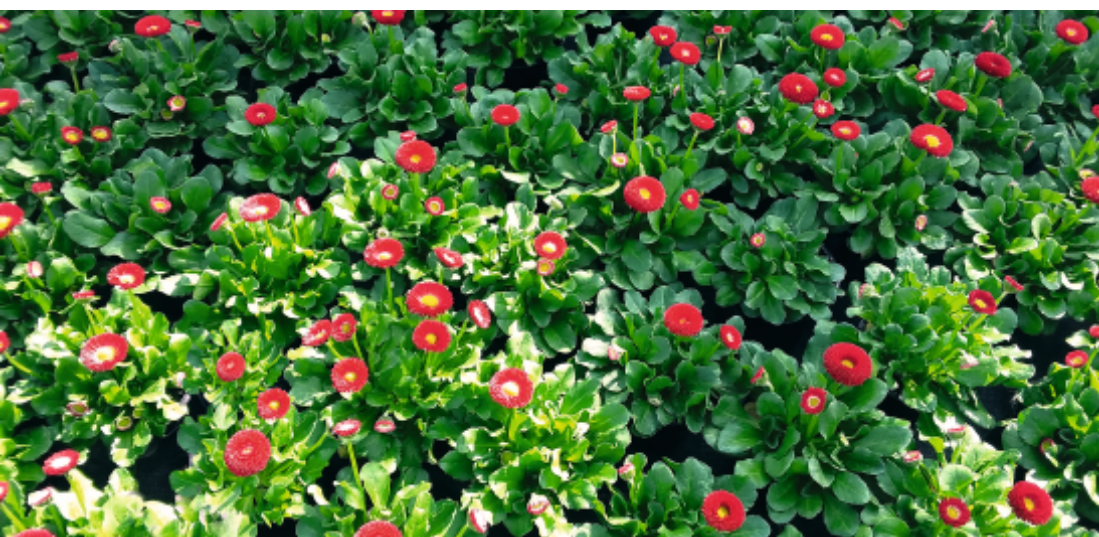

Bellis perennis

BellaDaisy

Red

Item no.: BP0302P

Perfect for Early Spring!

- Early multiflora Bellis
- Compact habit, very healthy foliage
- True bright red color
- Uniform throughout the colors
- Easy to grow, no cold required

Crop Time	Spring: 17 - 20 weeks , Autumn: 10 - 14 weeks
Height ∅	5 " / 13 cm
Exposure	Sun - Partial shade
Seed Form	Pelleted Seed
Best Uses	Bedding, Landscape, Pot Plant

CULTURE GUIDE

Bellis perennis BellaDaisy